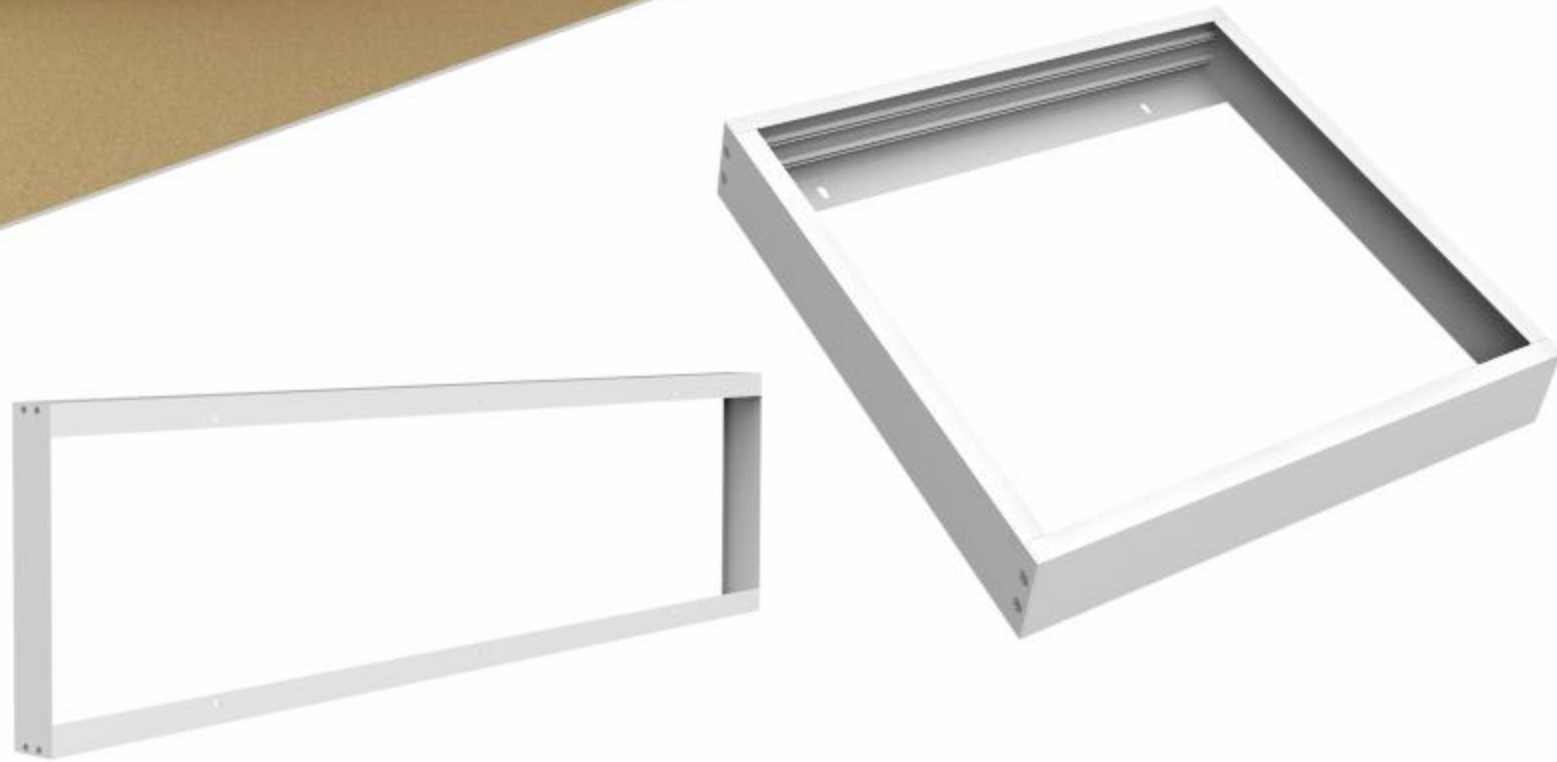

# Ceiling Mounting Frame

## • Application

> Used for installation of panel light.

**Material:** 6063-T5 Aluminum Alloy

**Dimension:** 30\*50\*1.3mm (W\*H\*Thickness)

**Color:** Bright white / Matte white / Silver

**Package:** Inner box + Label + Installation guide + Outer carton

## • Models

Model NO.	LEZ-A09U10LB	LEZ-A09U10LD	LEZ-A09U10LC	LEZ-A09U10LE	LEZ-A09U10LA
Product Size (L*W*H)-mm	599*599*50	624*624*50	299*1199*50	599*1199*50	299*299*50
Used for Panel Light (European standard)	595*595	620*620	295*1195	595*1195	295*295
Package size / Quantity	620*195*235mm 20PCS/CARTON	640*195*235mm 20PCS/CARTON	1220*160*180mm 12PCS/CARTON	1220*160*180mm 12PCS/CARTON	320*295*235mm 30PCS/CARTON
N.W / G.W	15.3KG/16.5KG	15.4KG/16.7KG	13.5KG/15.3KG	14.4KG/16.1KG	13.2KG/14.2KG
Component	AL frame (4pcs) AL slim beam (1piece) Screws (12pcs) Rubber plug (4pcs)	AL frame (4pcs) AL slim beam (1piece) Screws (12pcs) Rubber plug (4pcs)	AL frame (4pcs) AL slim beam (1piece) Screws (12pcs) Rubber plug (4pcs)	AL frame (4pcs) AL slim beam (1piece) Screws (12pcs) Rubber plug (4pcs)	AL frame (4pcs) AL slim beam (1piece) Screws (12pcs) Rubber plug (4pcs)

Color: YH---for silvery, KQ-AI---for bright white, KQ-B1---for matt white

Model NO.	LEZ-A09U10LF	LEZ-A09U10LG	LEZ-A09U10LH	LEZ-A09U10LI	---
Product Size (L*W*H)-mm	607*607*50	607*1216*50	305*1216*50	305*305*50	---
Used for Panel Light (American Standard)	603*603	603*1212	301*1212	301*301	---
Package size / Quantity	628*195*235mm 20PCS/CARTON	1237*160*180mm 12PCS/CARTON	1237*160*180mm 12PCS/CARTON	328*295*235mm 30PCS/CARTON	---
N.W / G.W	15.3KG/16.7KG	15.7KG/17.3KG	14.5KG/16.4KG	13.3KG/14.3KG	---
Component	AL frame (4pcs) AL slim beam (1piece) Screws (12pcs) Rubber plug (4pcs)	AL frame (4pcs) AL slim beam (1piece) Screws (12pcs) Rubber plug (4pcs)	AL frame (4pcs) AL slim beam (1piece) Screws (12pcs) Rubber plug (4pcs)	AL frame (4pcs) AL slim beam (1piece) Screws (12pcs) Rubber plug (4pcs)	---