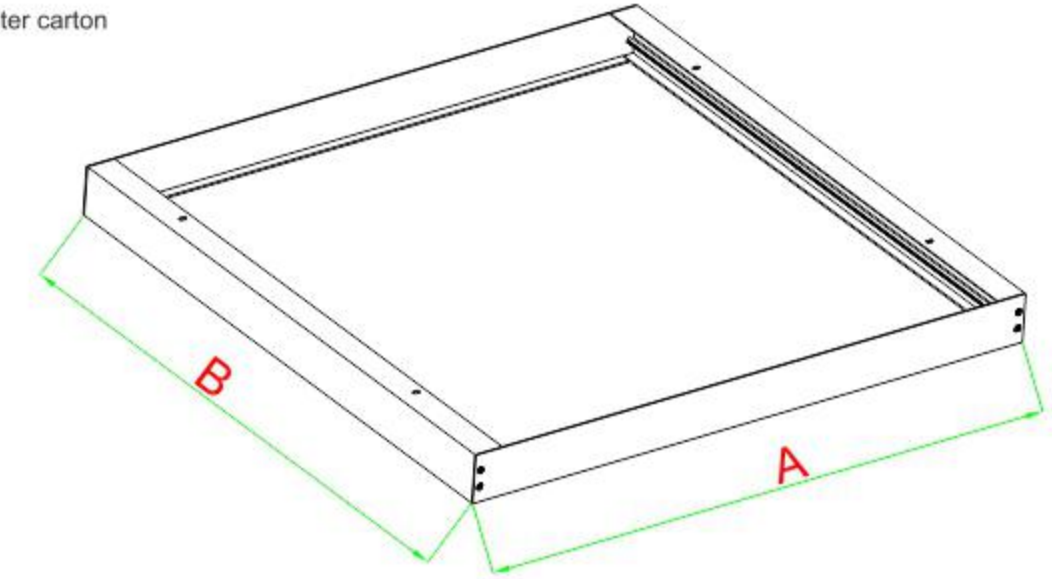

## • Application

> Used for installation of panel light.

**Material:** 6063-T5 Aluminum Alloy

**Dimension:** 30\*50\*1.3mm (W\*H\*Thickness)

**Color:** Bright white / Matte white / Silver

**Package:** Inner box + Label + Installation guide + Outer carton

**RoHS Standard**

**Forming Process:**Assembling by screws.

(Easy packing, shipping, storing and saving space.)

**Installation way:**

A.Ceiling mounting

B.Suspending

**Load bearing:** 20Kg

**Deformation degree:** within 1mm

## • Models

Model NO.	LEZ-A09U10LB	LEZ-A09U10LD	LEZ-A09U10LC	LEZ-A09U10LE	LEZ-A09U10LA
Product Size (L*W*H)-mm	599*599*50	624*624*50	299*1199*50	599*1199*50	299*299*50
Used for Panel Light (European standard)	595*595	620*620	295*1195	595*1195	295*295
Package size / Quantity	620*195*235mm 20PCS/CARTON	640*195*235mm 20PCS/CARTON	1220*160*180mm 12PCS/CARTON	1220*160*180mm 12PCS/CARTON	320*295*235mm 30PCS/CARTON
N.W / G.W	15.3KG/16.5KG	15.4KG/16.7KG	13.5KG/15.3KG	14.4KG/16.1KG	13.2KG/14.2KG
Component	AL frame (4pcs) AL slim beam (1piece) Screws (12pcs) Rubber plug (4pcs)	AL frame (4pcs) AL slim beam (1piece) Screws (12pcs) Rubber plug (4pcs)	AL frame (4pcs) AL slim beam (1piece) Screws (12pcs) Rubber plug (4pcs)	AL frame (4pcs) AL slim beam (1piece) Screws (12pcs) Rubber plug (4pcs)	AL frame (4pcs) AL slim beam (1piece) Screws (12pcs) Rubber plug (4pcs)